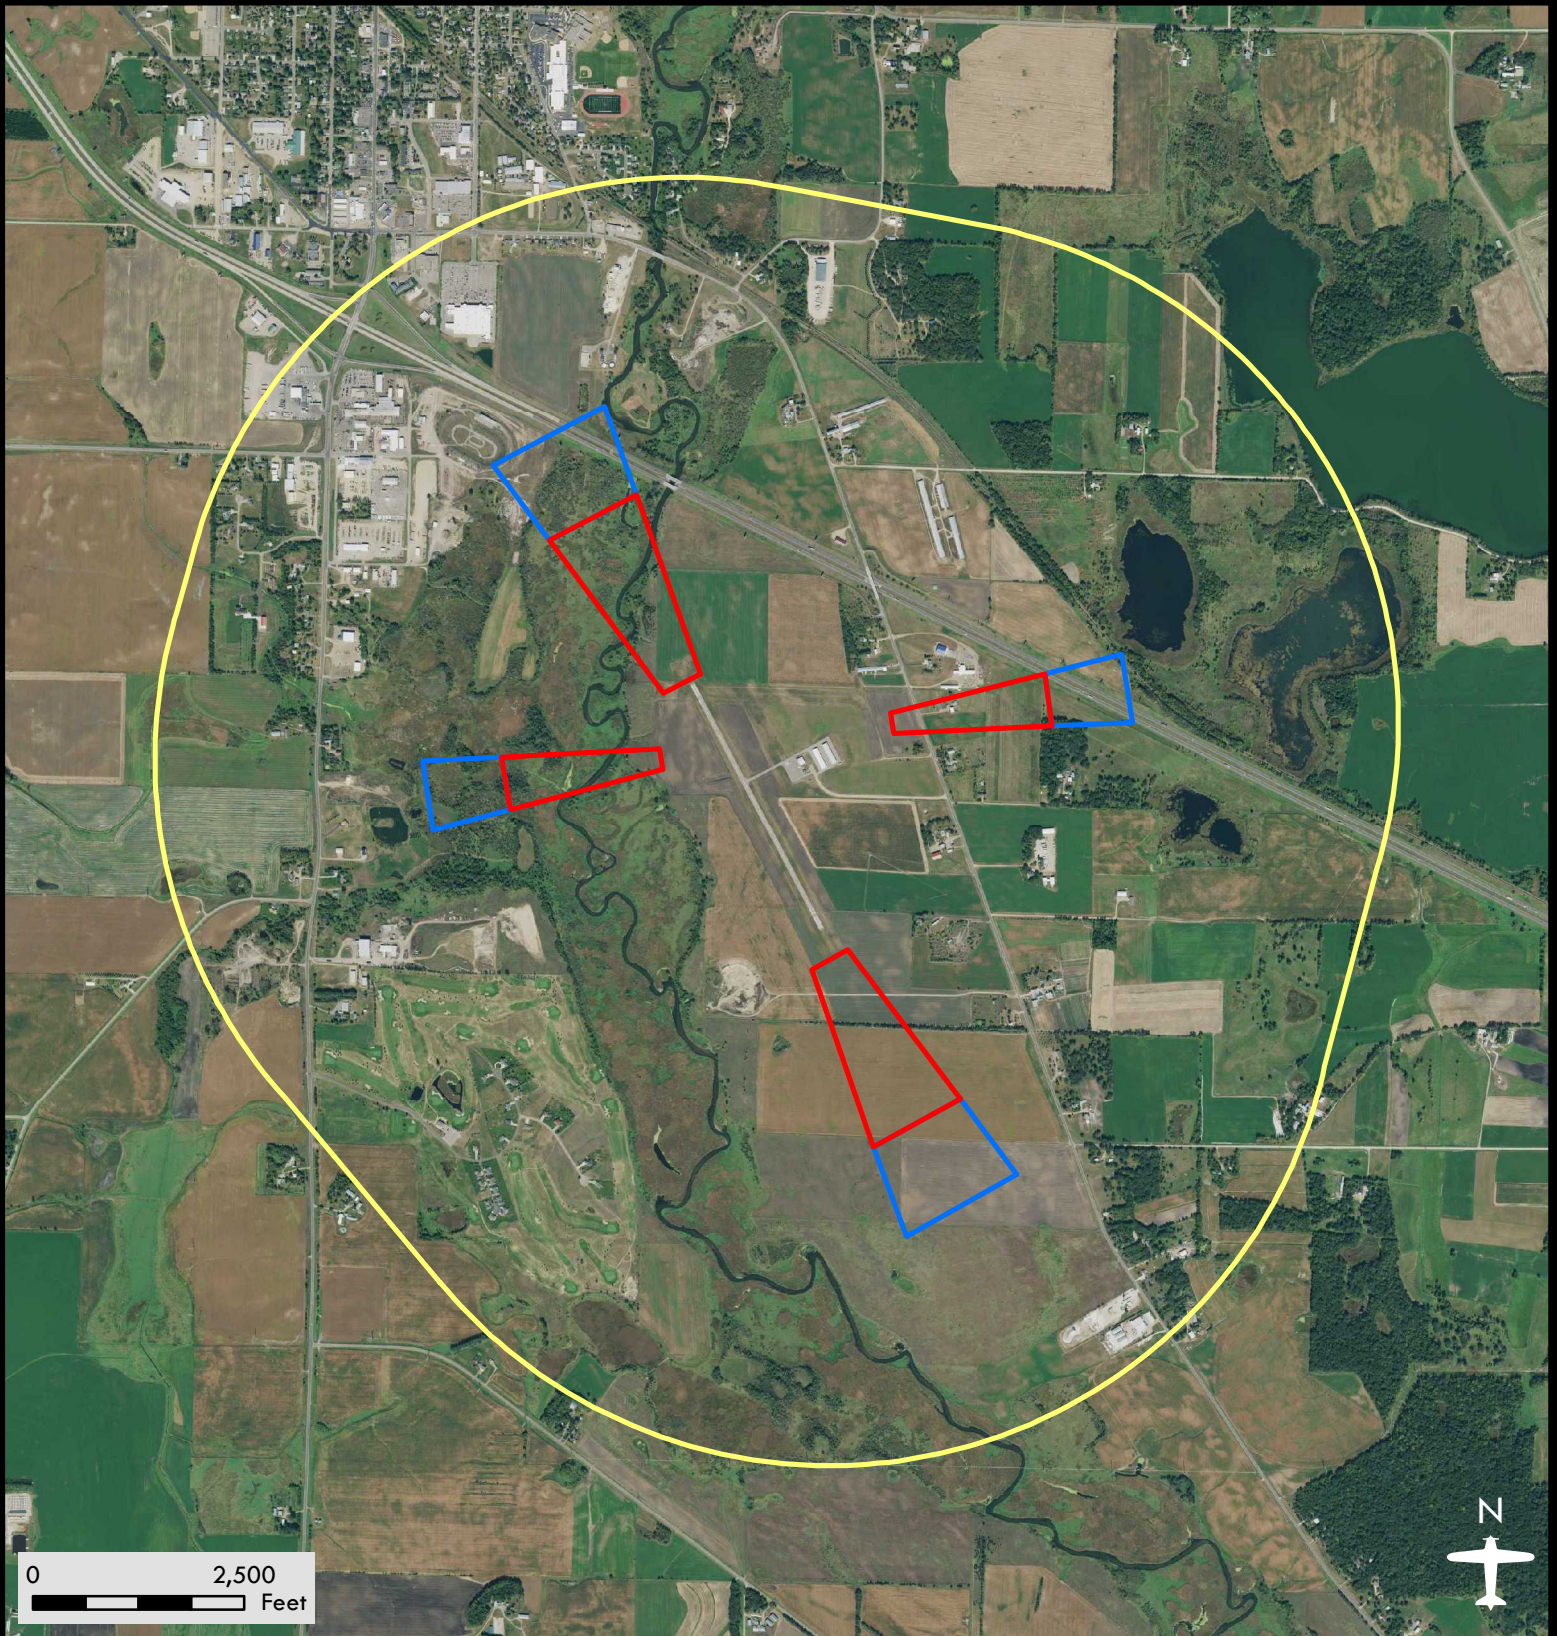

Sauk Centre Municipal Airport

Airport Safety Zones

Date: 08/08/2018

Legend

-  Zone A
-  Zone B
-  Zone C

DISCLAIMER: This is not an official zoning map. To view the official map and ordinance for this airport, please visit the Airport Zoning Information Warehouse at <https://www.dot.state.mn.us/aero/planning/zoning-warehouse.html>. The State of Minnesota makes no representations or warranties expressed or implied, with respect to the reuse of the data provided herewith regardless of its format or the means of its transmission. There is no guarantee or representation to the user as to the accuracy, currency, suitability, or reliability of this data for any purpose. The user accepts the data "as is." The State of Minnesota assumes no responsibility for loss or damage incurred as a result of any user's reliance on this data. All maps and other material provided herein are protected by copyright. Permission is granted to copy and use the materials herein.